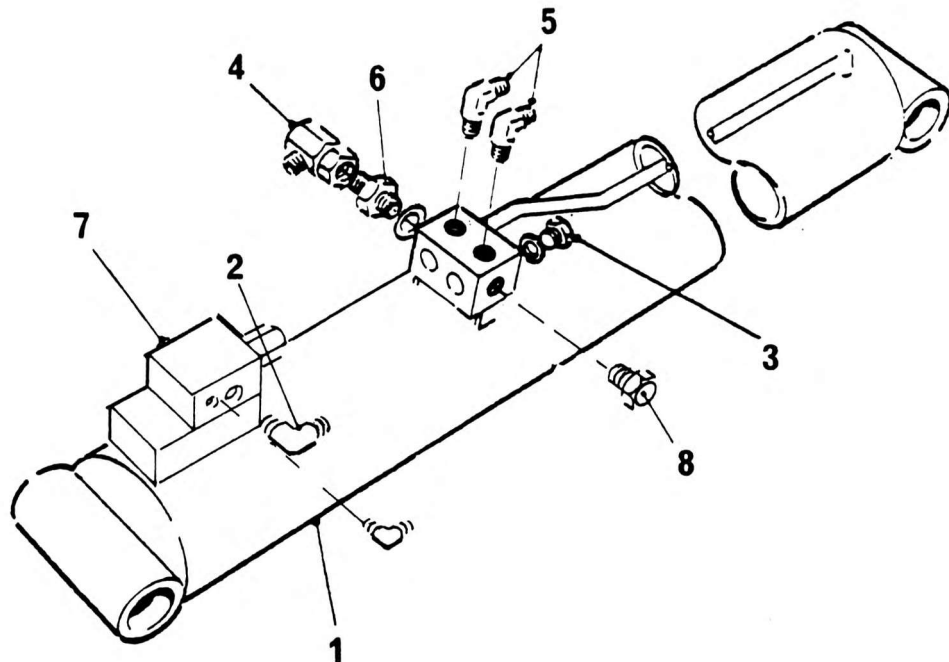

LIFT CYLINDER ASSY ORFS

NO.	PART NO	QTY.	DESCRIPTION	NO.	PART NO	QTY.	DESCRIPTION
1 +	6-372-004884	2	Lift Cylinder				
2	7-447-040408	2	Elbow				
3	7-709-000028	2	Plug 1/4" SAE				
4	7-443-991185	2	Coupling Swivel 1" ORFS				
5	7-447-121203	4	90° Elbow				
6	7-447-162001	2	Adaptor Straight 1" ORFS x 1 1/2" SAE				
7	7-709-000029	2	Plug 3/4" SAE				
8	7-709-000039	2	Plug 1 1/4" SAE				